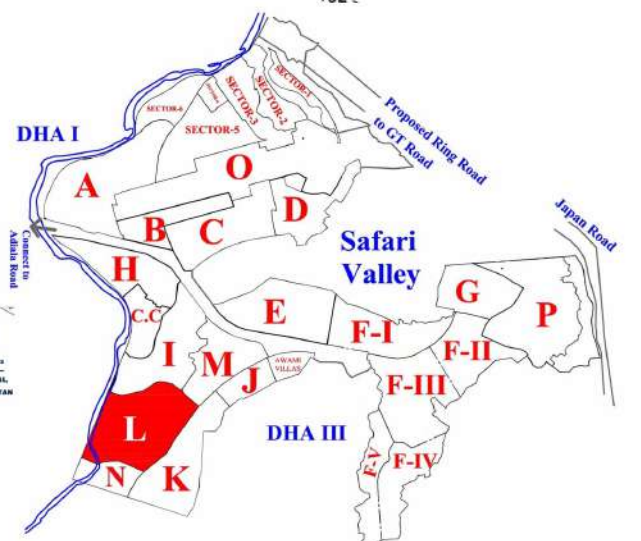

Disclaimer: All data, information and specifications contained herein are subject to changes and/or amendments as required by the relevant authorities or project partners and cannot form part of an offer or contract. While every reasonable care has been taken in providing this information, the developer or its agent cannot be held responsible for any inaccuracies. All illustrations are artist's impressions only.

PHASE 8
BAHRIA TOWN
RAWALPINDI

SECTOR-L
PHASE - 8
BAHRIA TOWN
RAWALPINDI

NOTE: MAP PRINTED WITH CAREFULLY
MISTAKE DO NOT RESPONSIBILITY THE PRINTER.