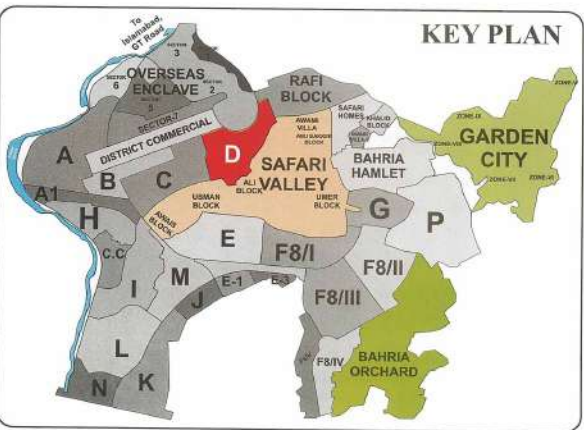

BAHRIA TOWN

PHASE 8

BAHRIA TOWN
RAWALPINDI

LEGENDS

500 Sq Yards		50' x 90'
250 Sq Yards		35' x 70'
138 Sq Yards		25' x 50'
Parks		
Commercial		

SECTOR - D

BAHRIA TOWN

RAWALPINDI