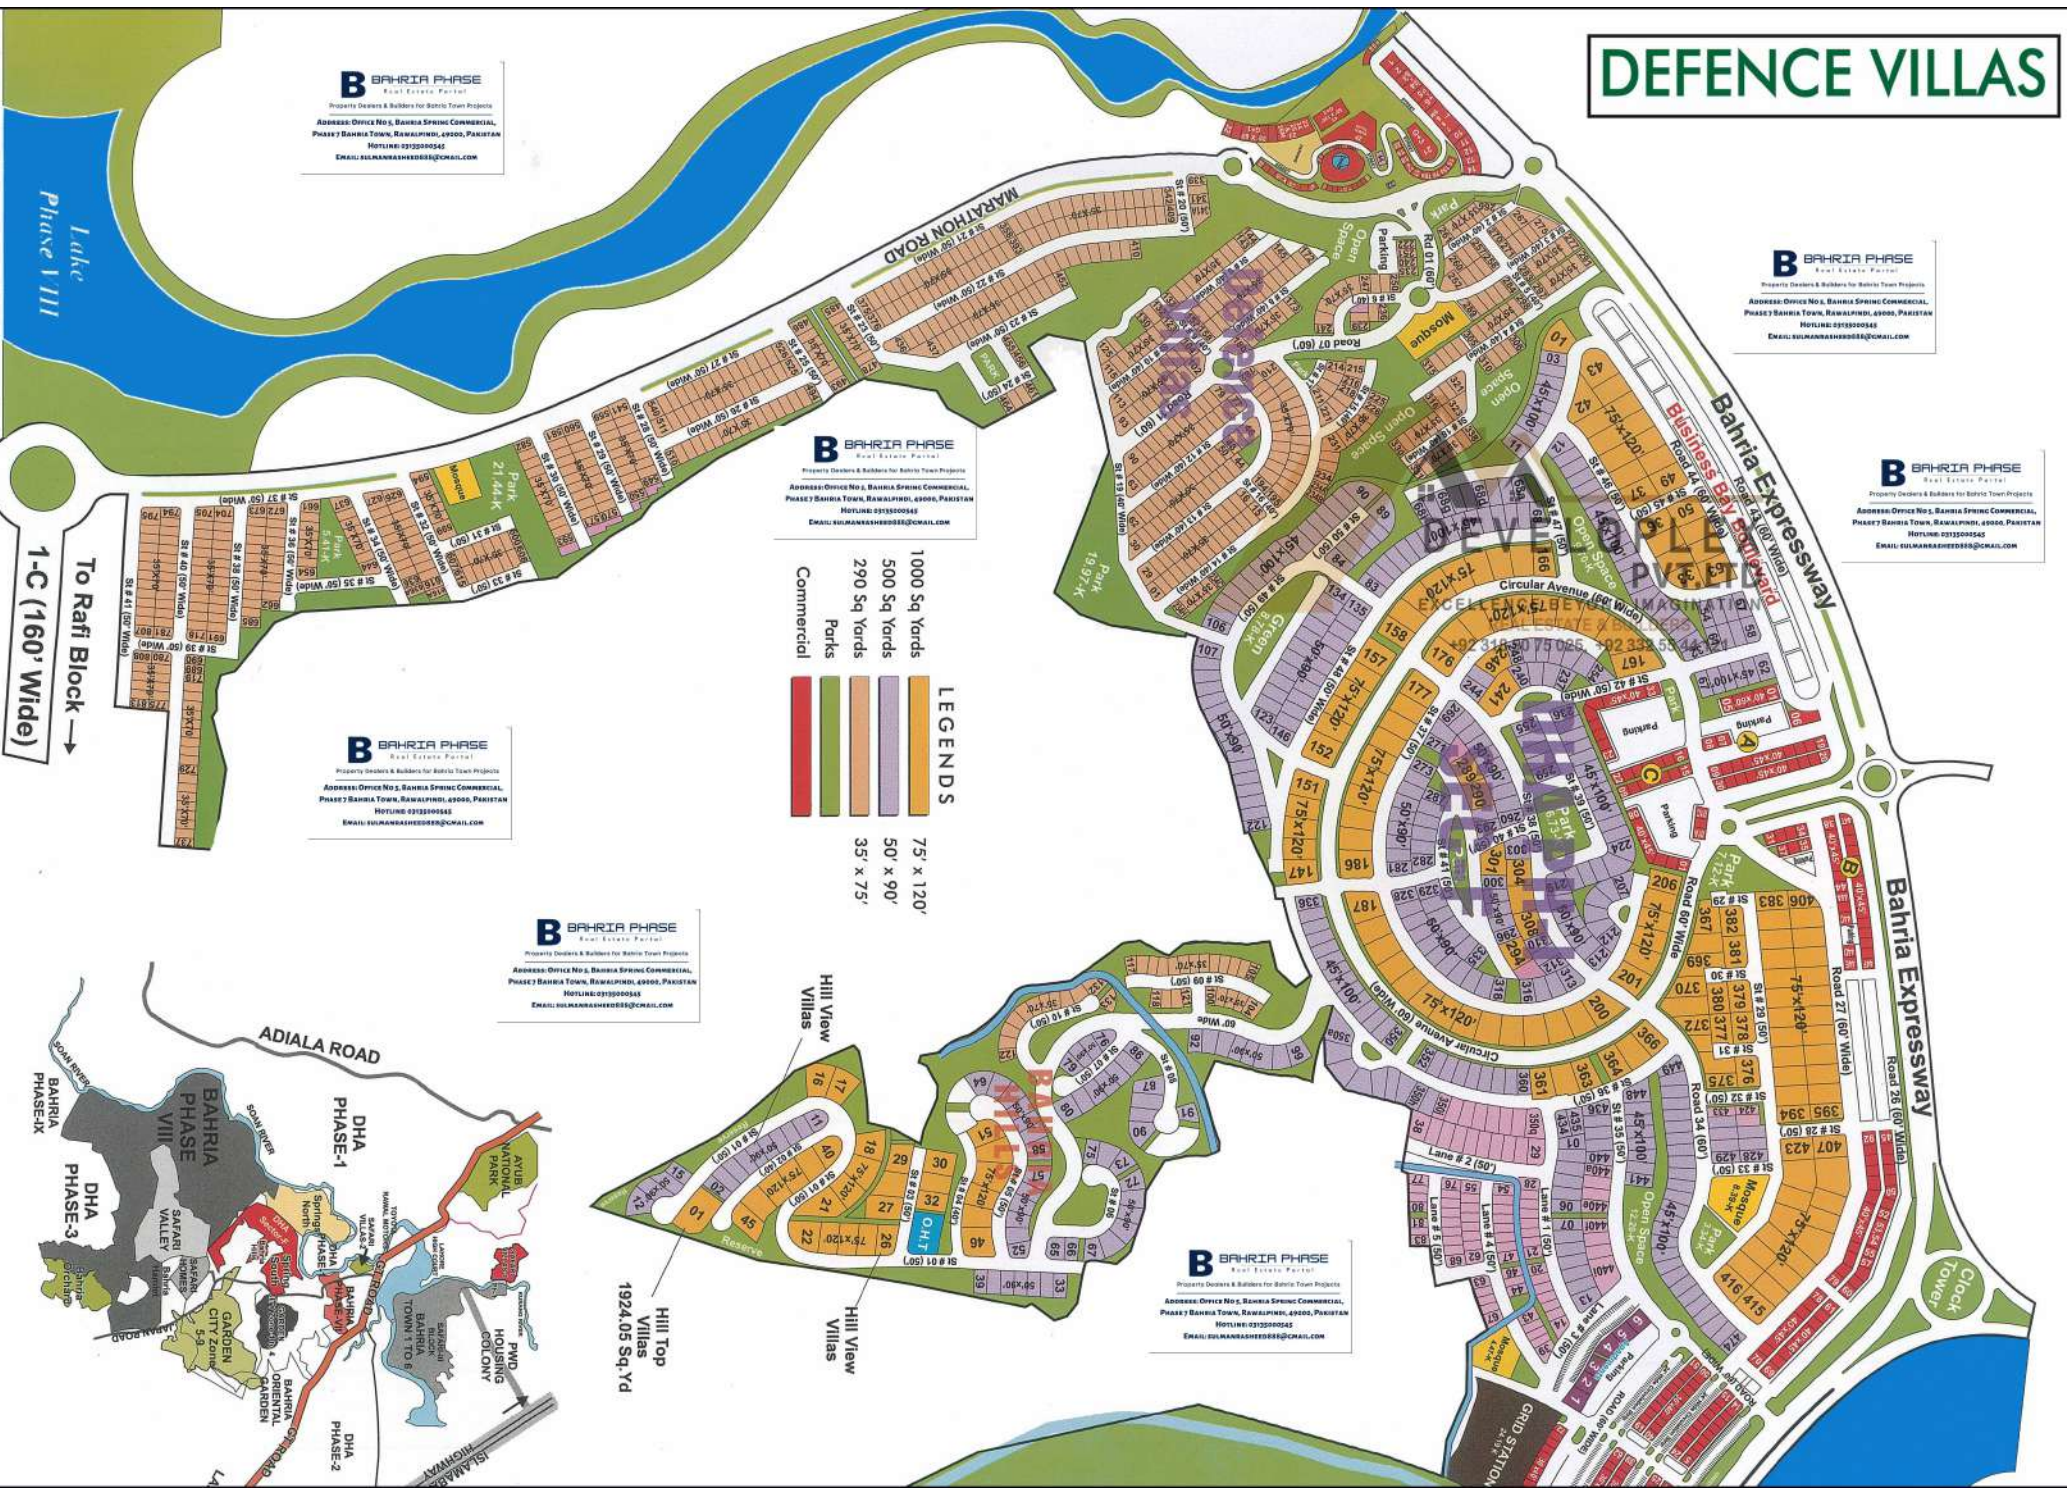

DEFENCE VILLAS

B BAHRIA PHASE

B BAHRIA PHASE

B BAHRIA PHASE

B BAHRIA PHASE

B BAHRIA PHASE

B BAHRIA PHASE

LEGENDS

- 1000 Sq Yards
- 500 Sq Yards
- 290 Sq Yards
- Commercial
- Parks
- 75' x 120'
- 50' x 90'
- 35' x 75'

Hill View Villas
Hill Top Villas
1924.05 Sq. Yd

To Rafti Block →
1-C (160' Wide)