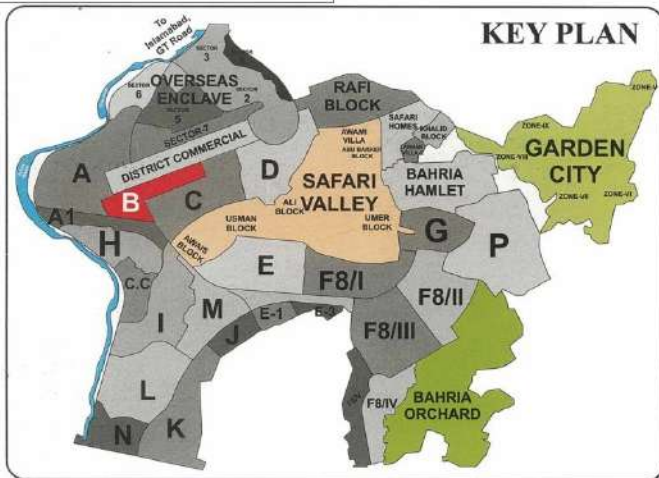

B BAHRIA PHASE
Real Estate Portal

Property Dealers & Builders for Bahria Town Projects

ADDRESS: OFFICE No 5, BAHRIA SPRING COMMERCIAL,
PHASE 7 BAHRIA TOWN, RAWALPINDI, 49000, PAKISTAN
HOTLINE: 03135000545

EMAIL: SULMANRASHEED888@GMAIL.COM