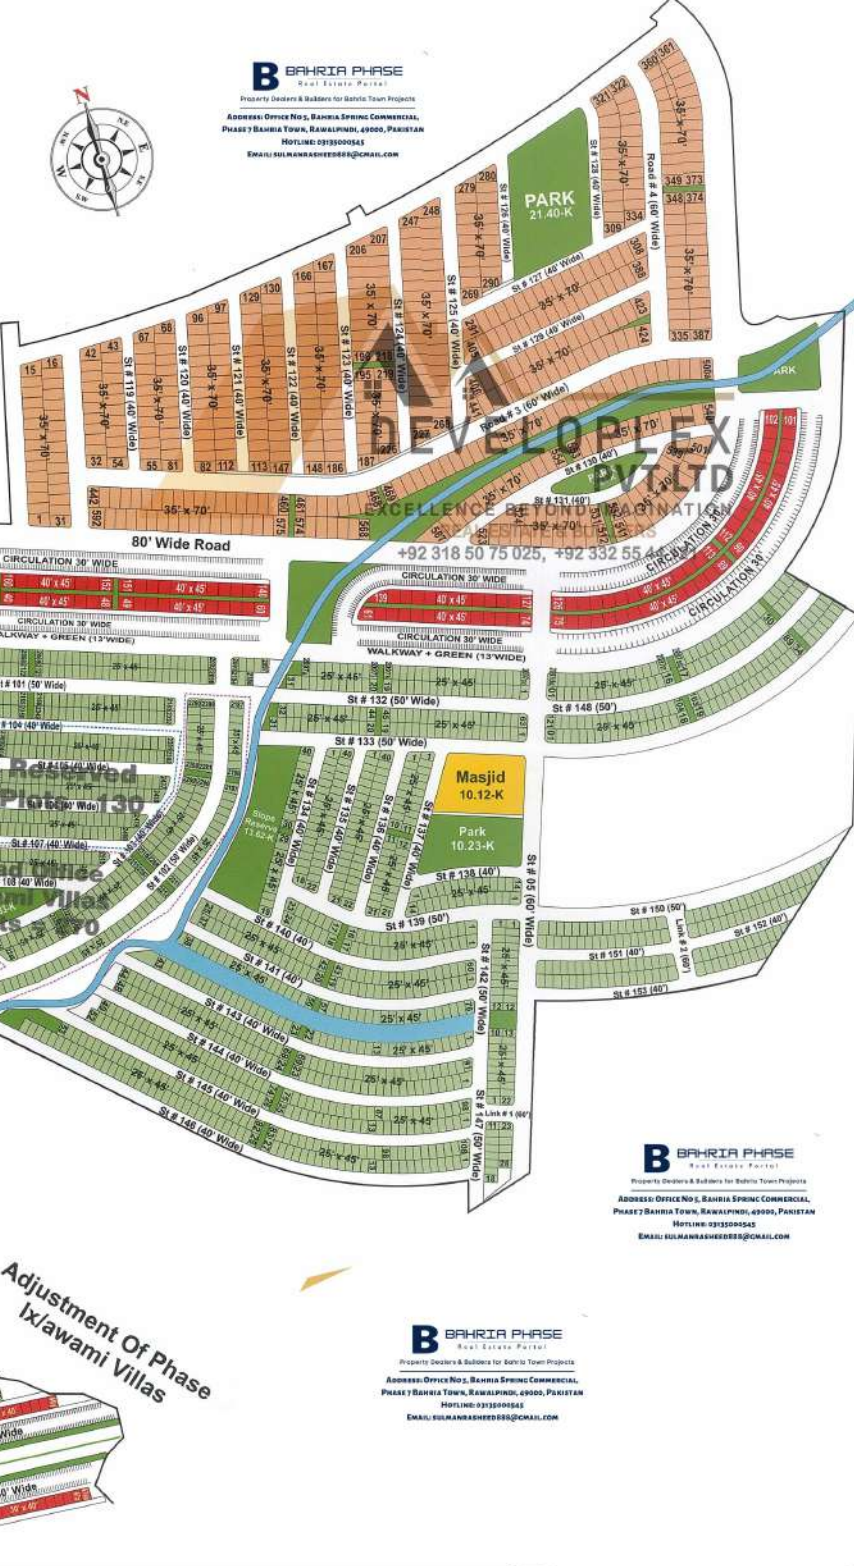

BAHRIA TOWN RAWALPINDI

BAHRIA ORCHARD RAWALPINDI

BAHRIA ORCHARD SIDE - 2 BAHRIA TOWN RAWALPINDI

LEGENDS

500 Sq Yards		50' x 90'
250 Sq Yards		35' x 70'
125 Sq Yards		25' x 45'
Parks		
Commercial		

PHASE 8 BAHRIA TOWN RAWALPINDI

Adjustment Of Phase
Ixlawami Villas