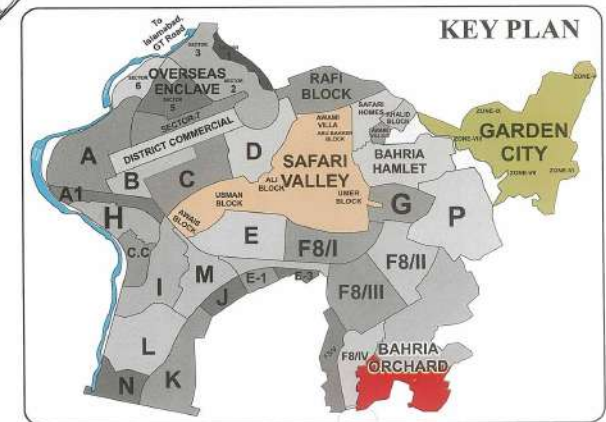

BAHRIA ORCHARD
SIDE - 1
BAHRIA TOWN
RAWALPINDI

PHASE 8
BAHRIA TOWN
RAWALPINDI

LEGENDS

500 Sq Yards	50' x 90'
250 Sq Yards	35' x 70'
125 Sq Yards	25' x 45'
Parks	
Commercial