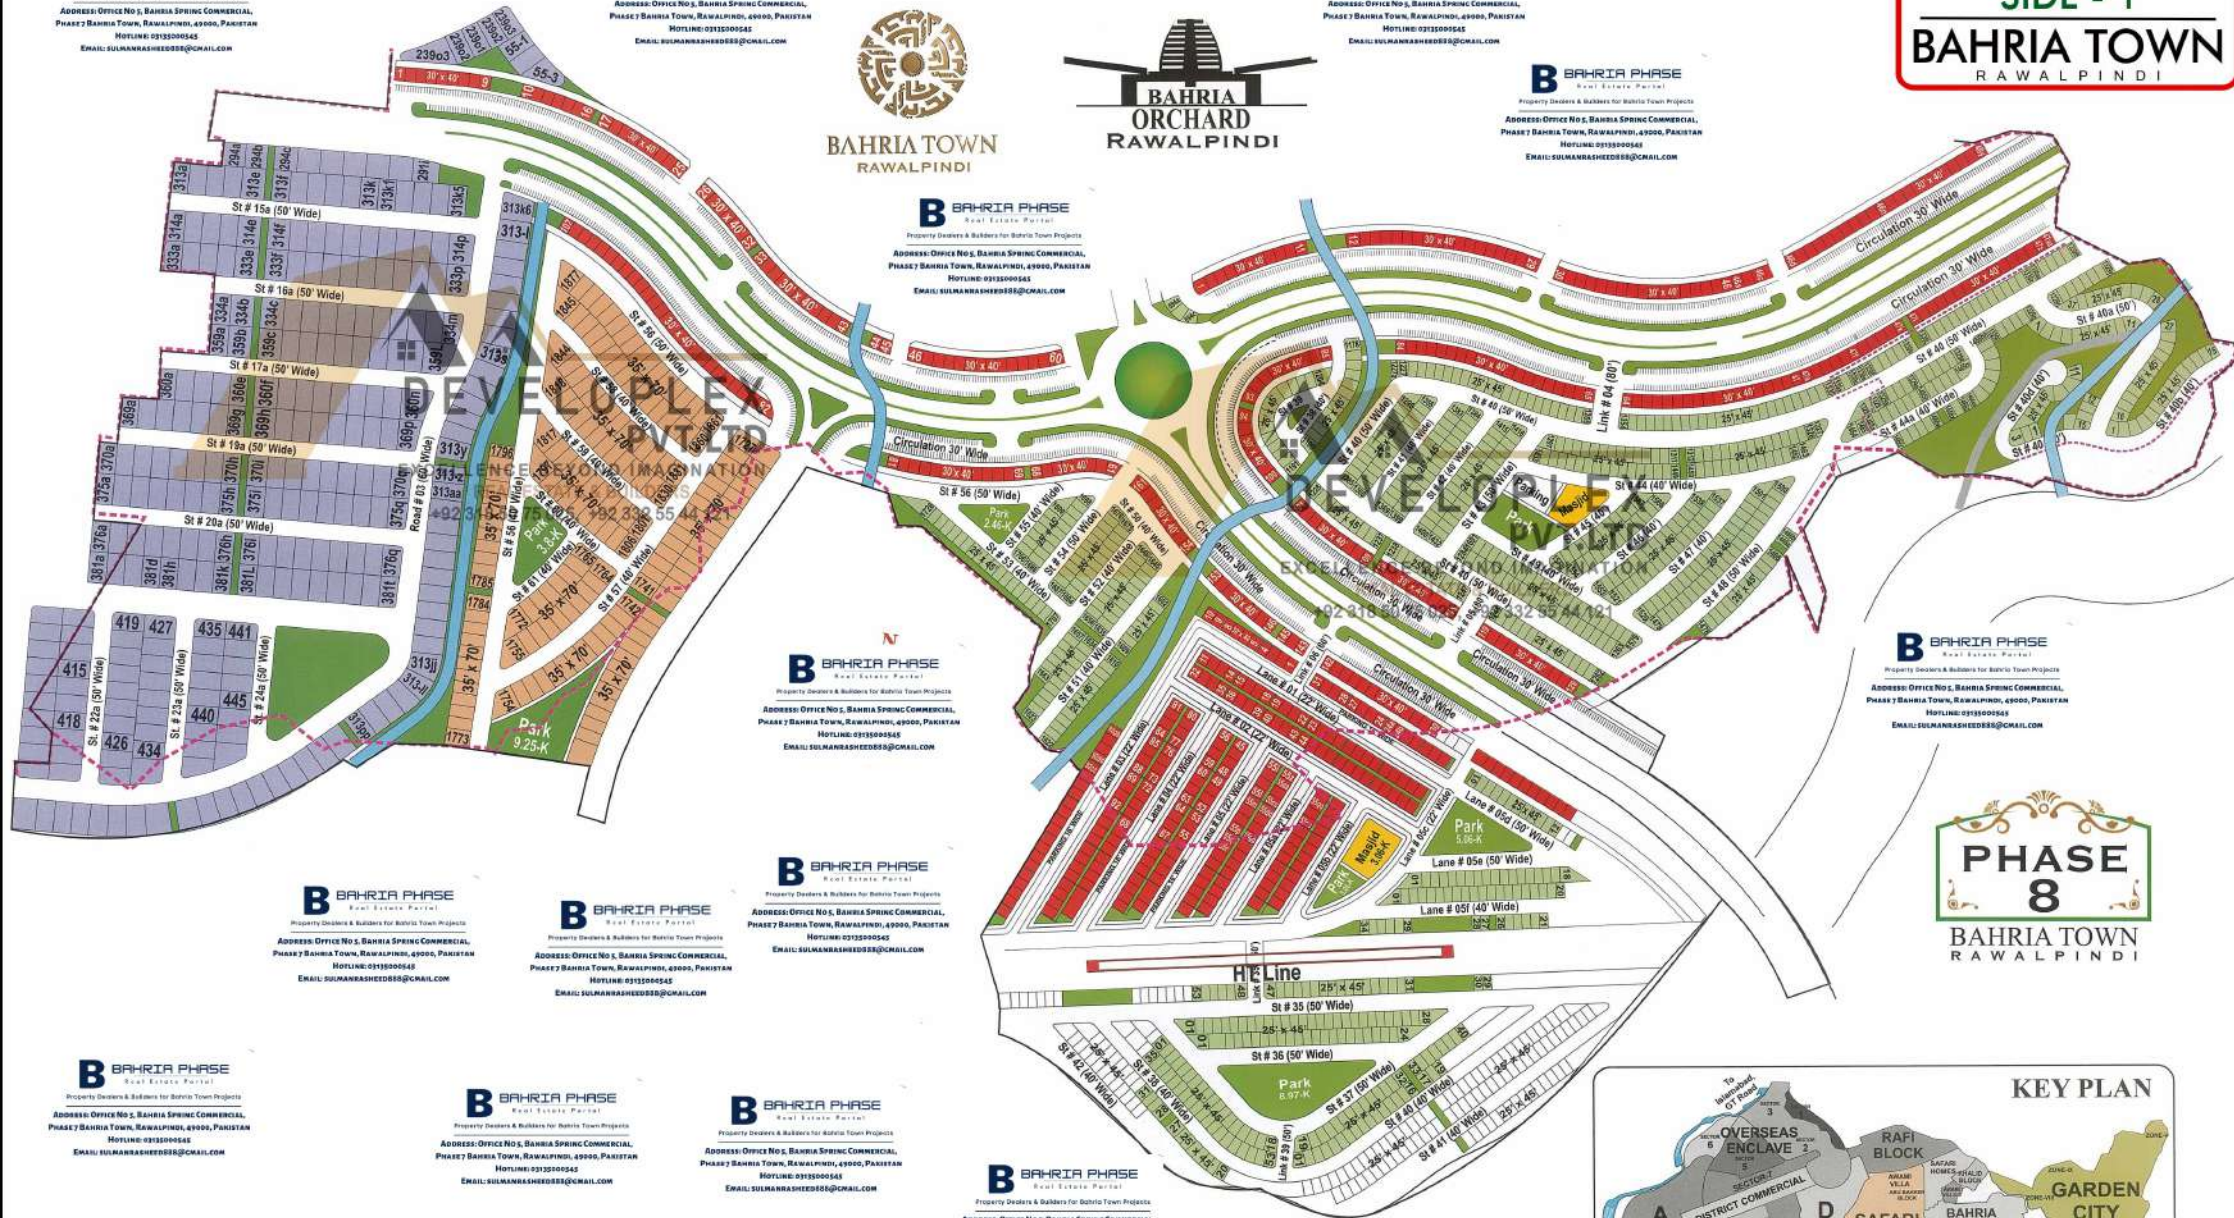

BAHRIA ORCHARD
SIDE - 1
BAHRIA TOWN
RAWALPINDI

PHASE 8
BAHRIA TOWN
RAWALPINDI

LEGENDS

500 Sq Yards	50' x 90'
250 Sq Yards	35' x 70'
125 Sq Yards	25' x 45'
Parks	
Commercial