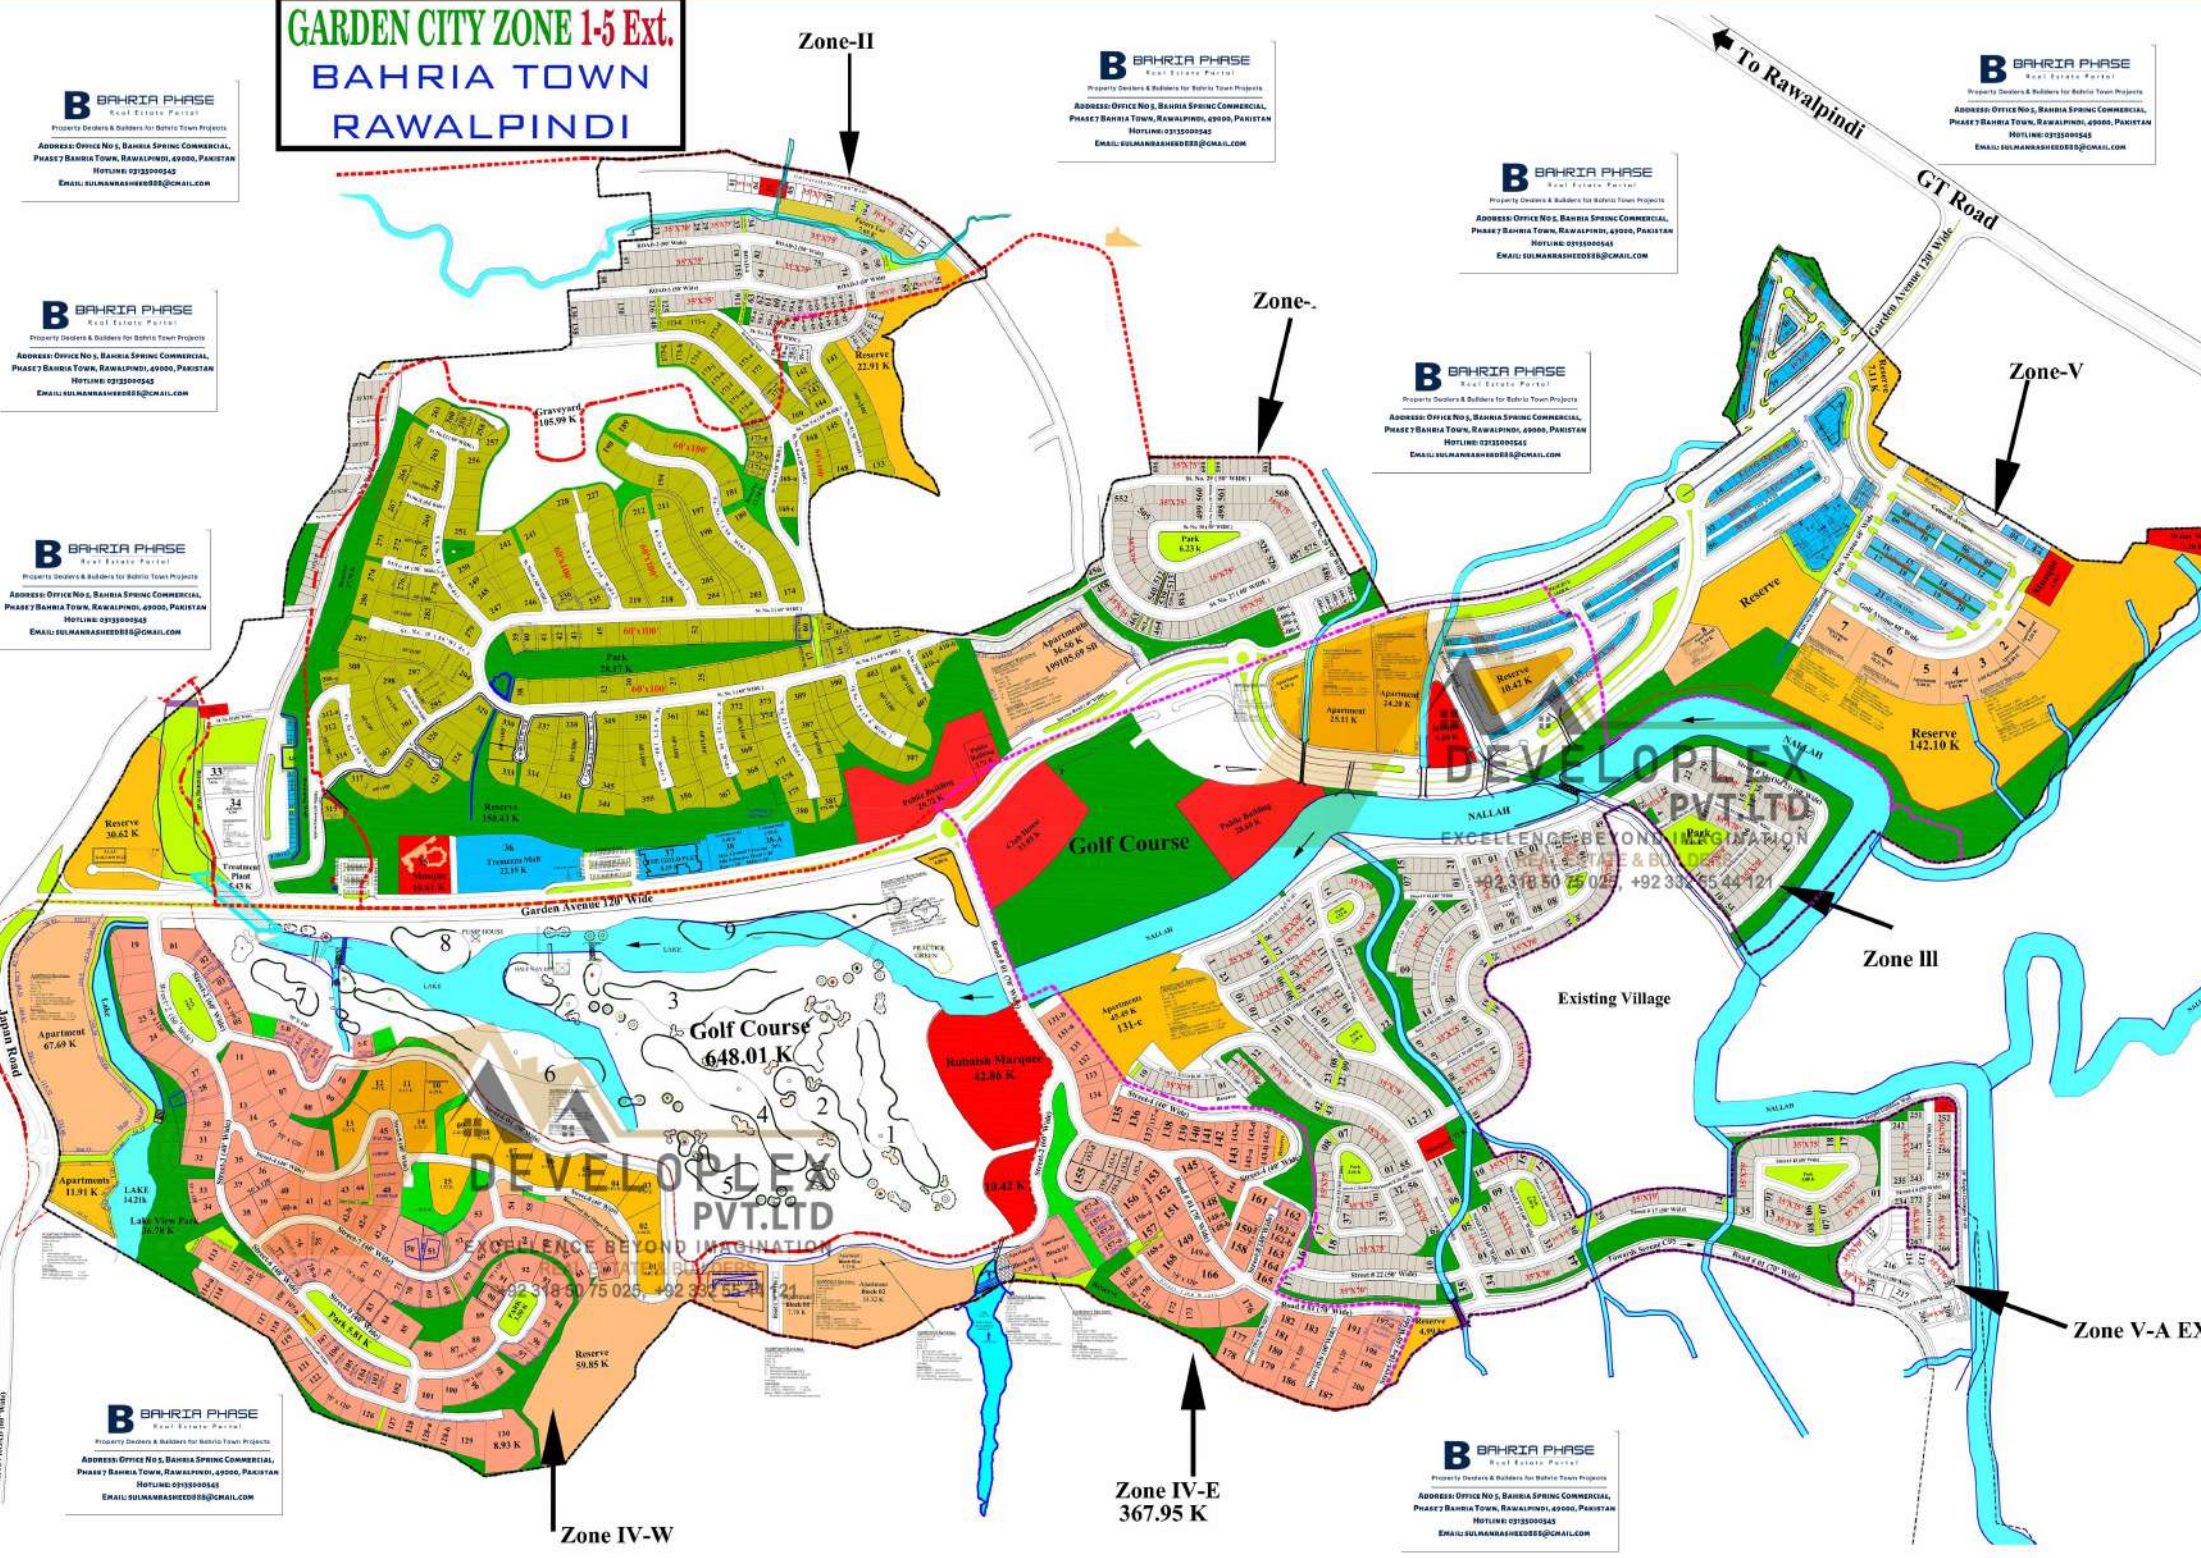

GARDEN CITY ZONE 1-5 Ext. BAHRIA TOWN RAWALPINDI

Zone-II

Zone IV-E
367.95 K

Zone IV-W

Zone V-A EXT

Zone III

Zone-V

Zone-I

DEVELOP LEX PVT. LTD.
EXCELLENCE BEYOND IMAGINATION
SALES & BUILDING
+92 310 50 75 025, +92 332 65 44 121

DEVELOP LEX PVT. LTD.
EXCELLENCE BEYOND IMAGINATION
SALES & BUILDING
+92 310 50 75 025, +92 332 65 44 121

JAPAN ROAD (80' WIDE)

To Rawalpindi
GT Road
Cantt Avenue 120' Wide