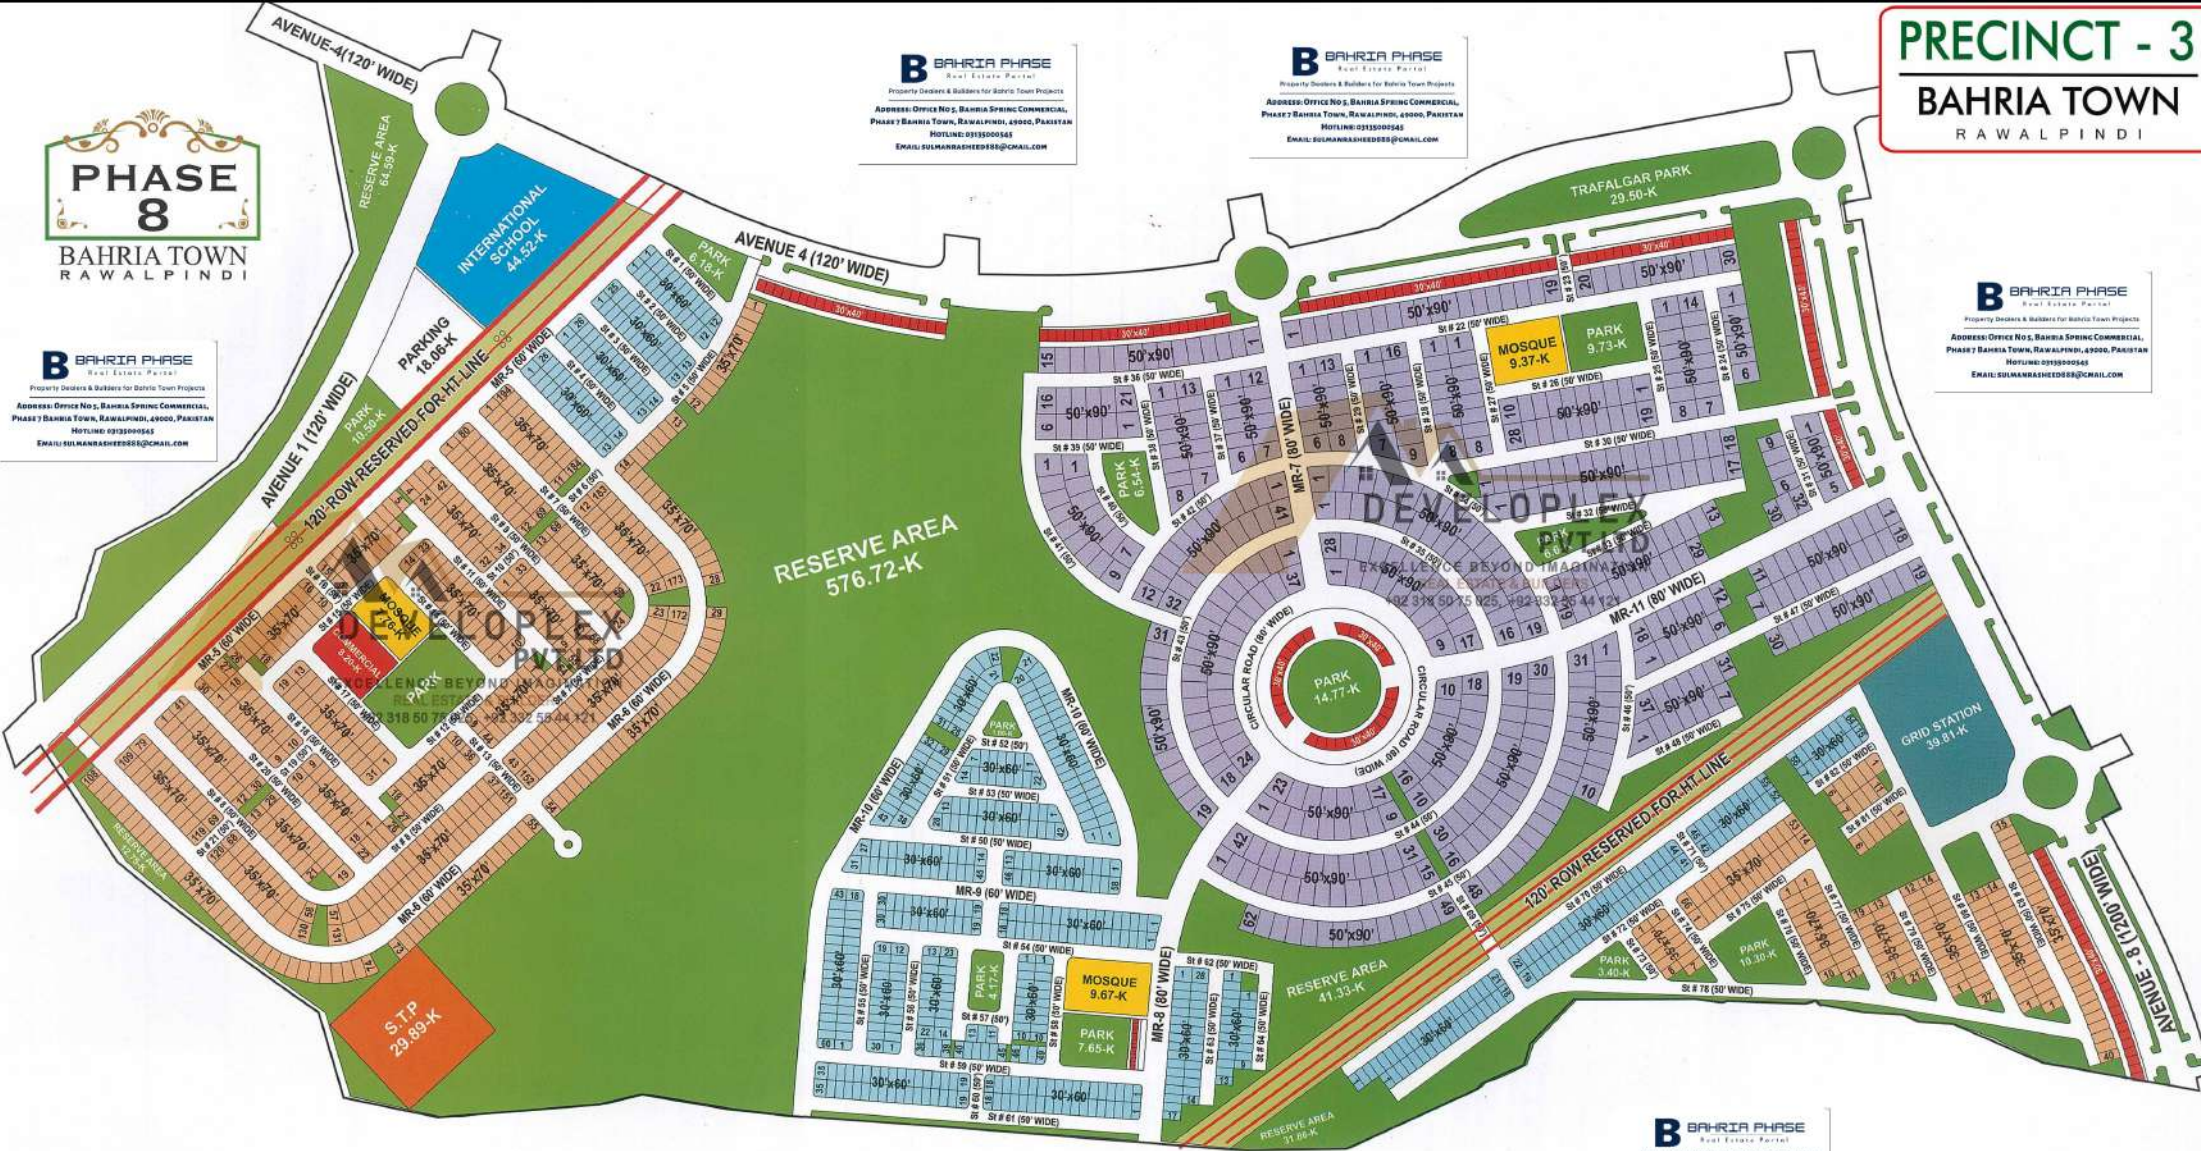

PRECINCT - 3

BAHRIA TOWN

RAWALPINDI

PHASE 8

BAHRIA TOWN

RAWALPINDI

LEGENDS

500 Sq Yards	50' x 90'
250 Sq Yards	35' x 70'
200 Sq Yards	30' x 60'
125 Sq Yards	25' x 55'
Parks	25' x 45'
Commercial