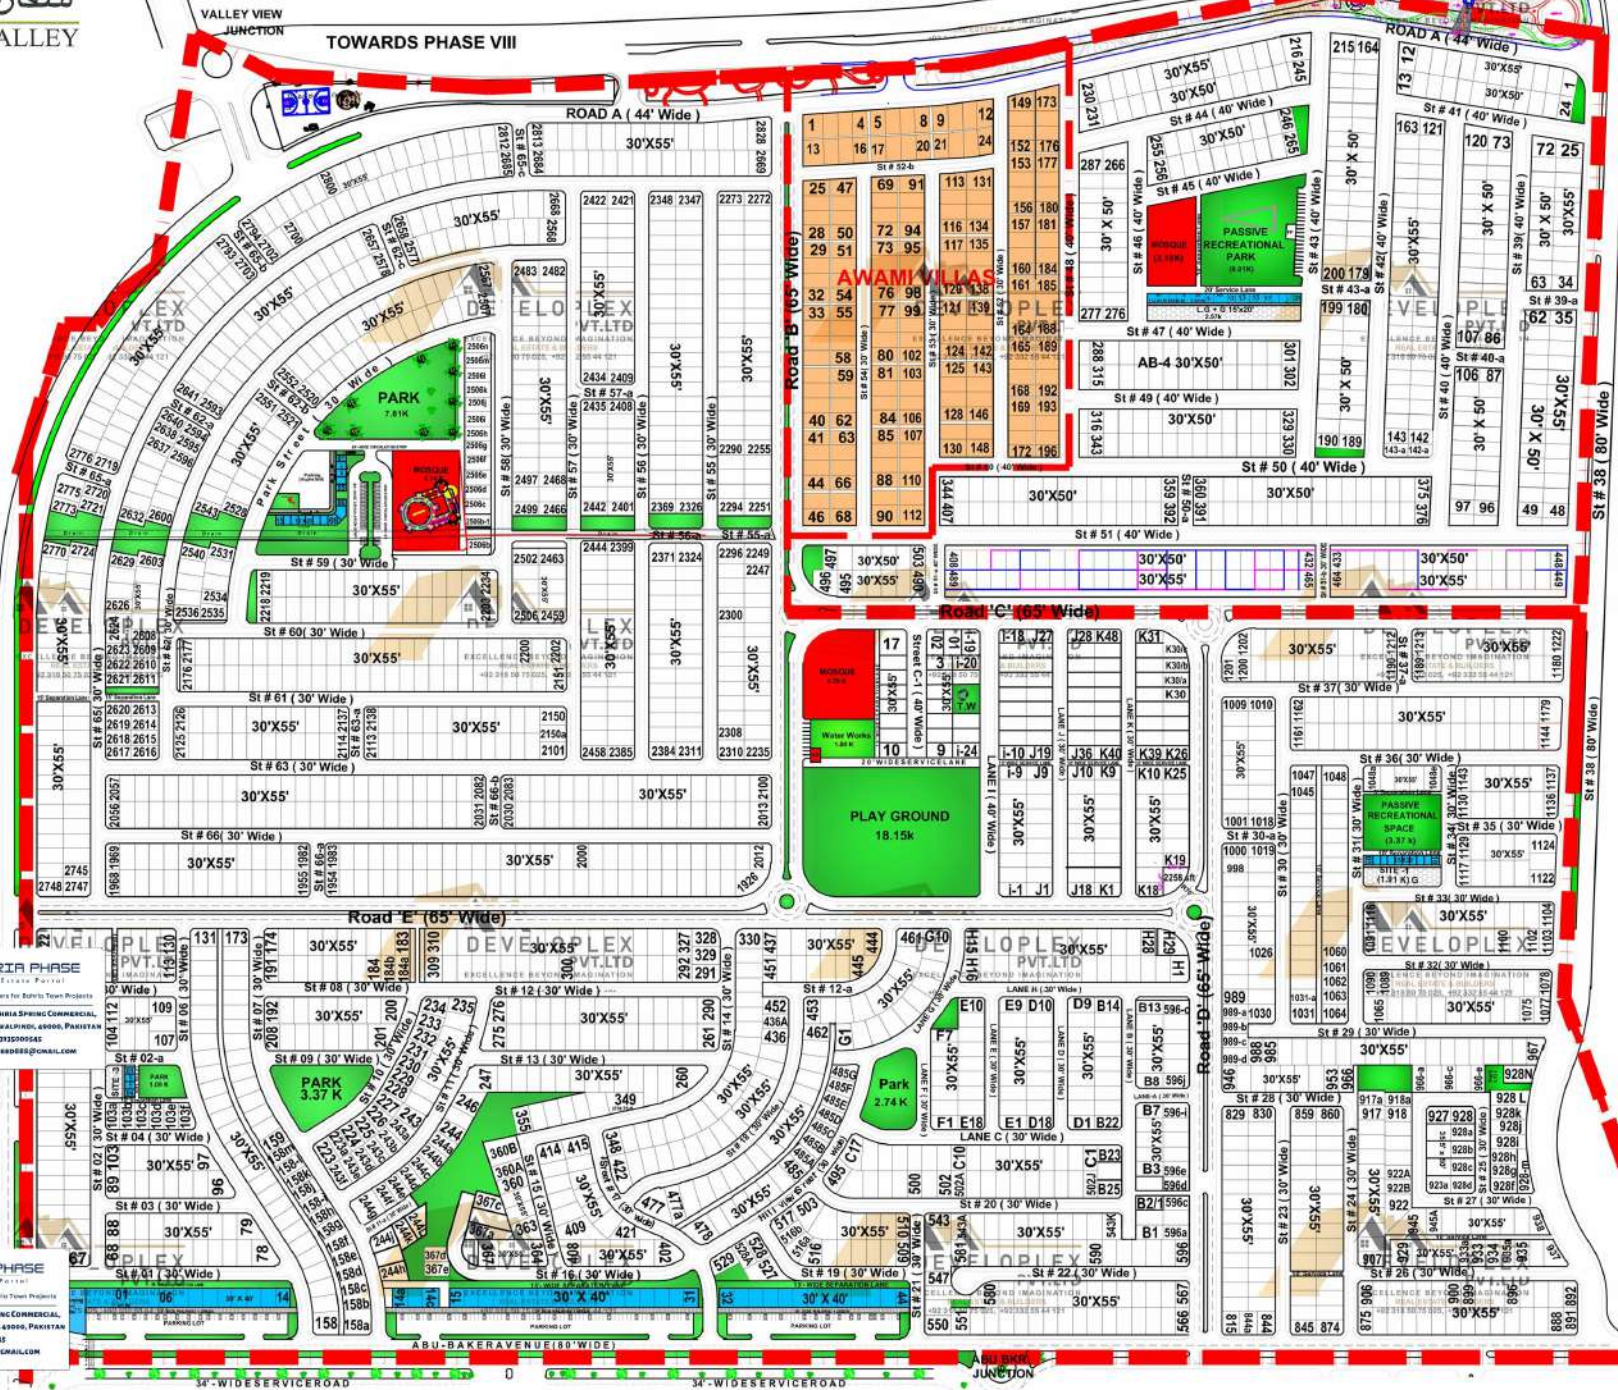

سفاری ویلی
SAFARI VALLEY

ABU BAKKER BLOCK BAHRIA TOWN RAWALPINDI

LEGENDS

- 30' x 40'
- 30' x 55'
- 30' x 50'
- Commercial