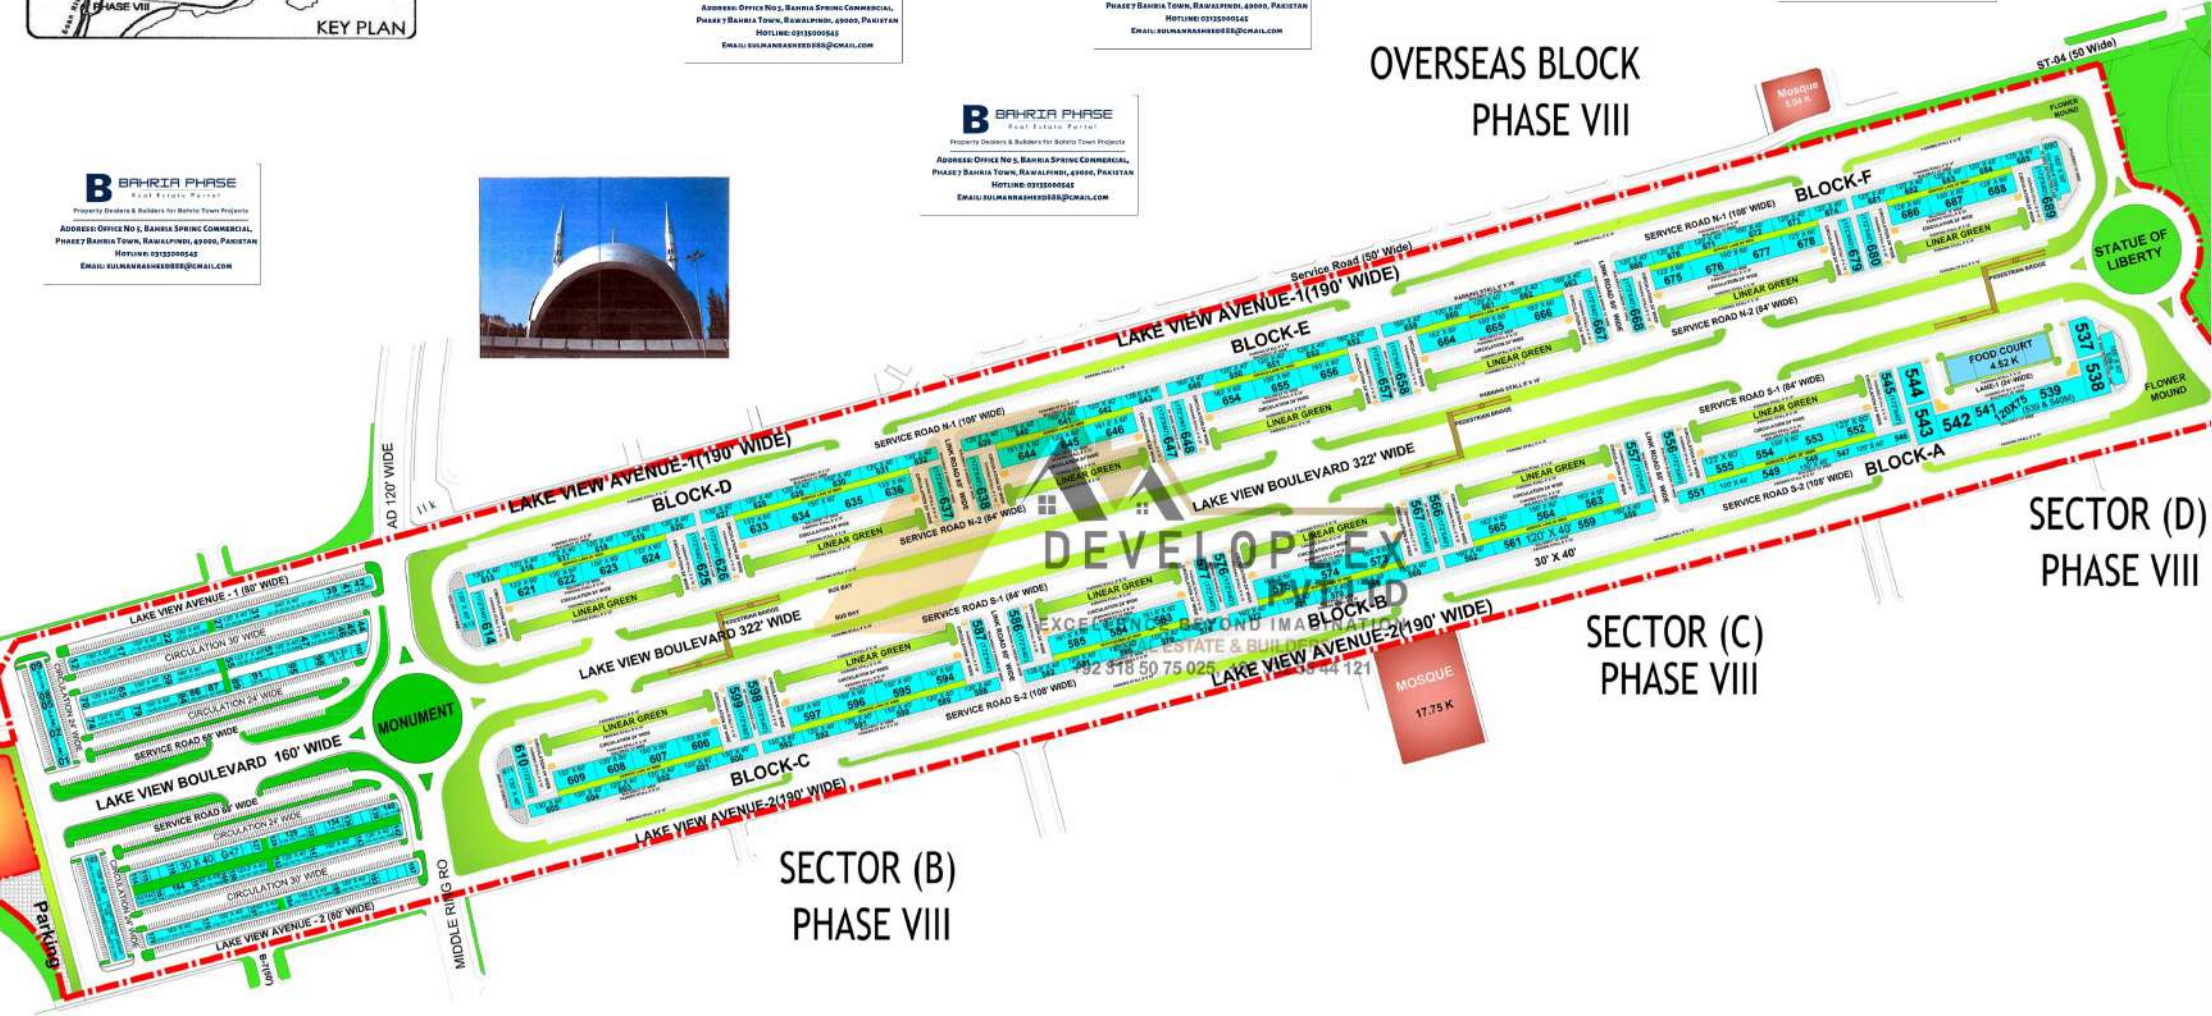

OVERSEAS BLOCK PHASE VIII

SECTOR (B) PHASE VIII

SECTOR (C) PHASE VIII

SECTOR (D) PHASE VIII